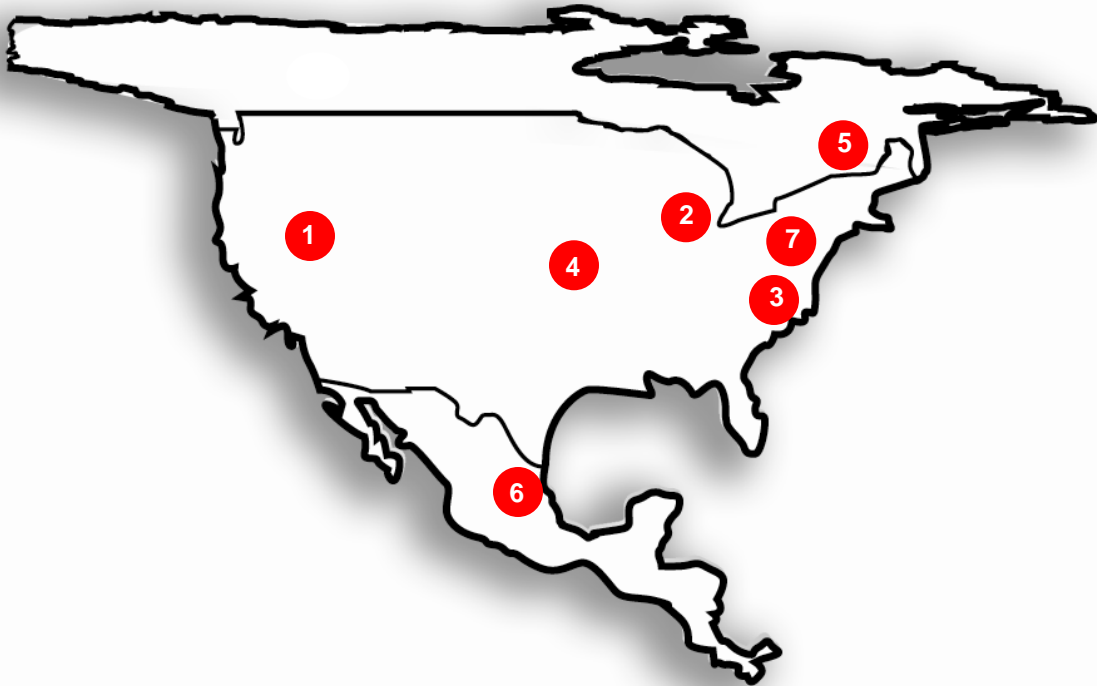

Locations

Located within close proximity to North America's major rail centers, our team of experts quickly fulfills customer requirements. For value-added service, contact any of our locations or call the toll-free number listed below.

- | | | |
|---|---|---|
| <p>1 Carson City
5401 Arrowhead Drive
Carson City, NV 89706
775-882-0282
Fax: 775-882-4796</p> | <p>4 Kansas City
4800 Deramus Avenue
Kansas City, MO 64120
816-245-5450
Fax: 816-245-5460</p> | <p>6 San Luis Potosi
EJE 126 No. 230
Zona Industrial del Potosi
San Luis Potosi, SLP
Mexico 78090
52-444-834-4807
Fax: 52-444-834-4840</p> |
| <p>2 Chicago
8400 South Stewart Avenue
Chicago, IL 60620
708-596-6730
Fax: 708-596-7858</p> | <p>5 Montreal
2610 Jean Baptiste
Deschamps
Lachine, QC
Canada H8T 1C9
514-636-3115
Fax: 514-636-8740</p> | <p>7 Wilmerding
1001 Airbrake Avenue
Wilmerding, PA 15148
877-922-2627
Fax: 412-825-1117</p> |
| <p>3 Columbia
1222 Bluff Road
Columbia, SC 29201
803-256-1612
Fax: 803-799-8402</p> | | |