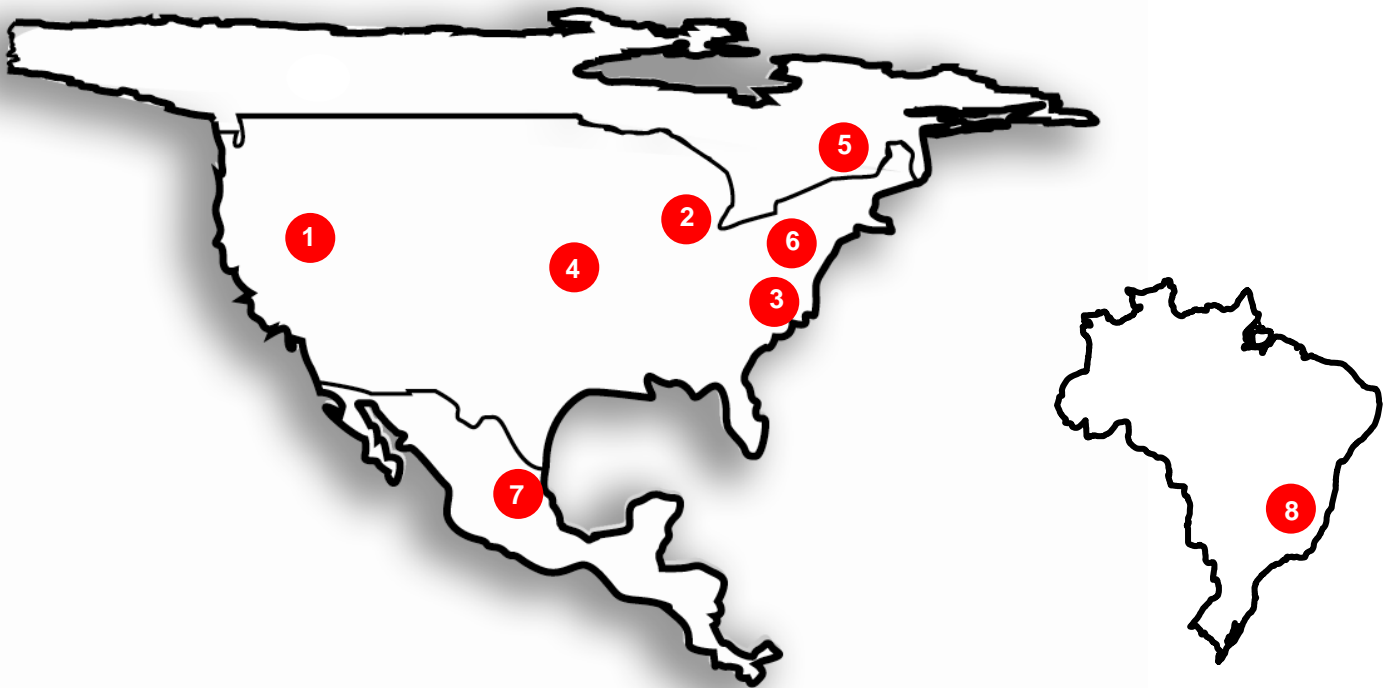

## Locations

**Located within close proximity to North America's major rail centers, our team of experts quickly fulfills customer requirements. For value-added service, contact any of our locations or call the toll-free number listed below.**

**1 Carson City**  
5401 Arrowhead Drive  
Carson City, NV 89706  
775-882-0282  
Fax: 775-882-4796

**2 Chicago**  
8400 South Stewart Avenue  
Chicago, IL 60620  
773-602-7476  
Fax: 773-602-7482

**3 Columbia**  
1222 Bluff Road  
Columbia, SC 29201  
803-256-1612  
Fax: 803-799-8402

**4 Kansas City**  
4800 Deramus Avenue  
Kansas City, MO 64120  
816-245-5450  
Fax: 816-245-5460

**5 Montreal**  
2610 Jean Baptiste  
Deschamps  
Lachine, QC  
Canada H8T 1C9  
514-636-3115  
Fax: 514-636-8740

**8 Brazil**  
Rua Luiz da Nóbrega 160  
Boa Vista  
Belo Horizonte, MG  
31060-100 - Brazil  
55-31-3488-1703  
Fax: +55 (31) 3488-1703